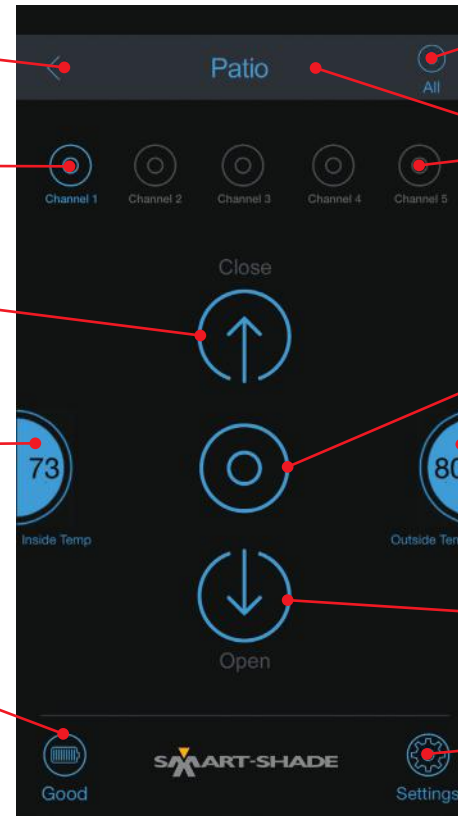

FEATURES

Return to device/remote selection

Select one or multiple channels (shades) to operate together

CLOSE - Shade or Awning

Inside Temperature based on Smart-Remote location

Monitor Remote Battery level

Highlight all channels (shades) to operate simultaneously

Label each channel (shade) with individual names or I.D. for easier recognition

OK | STOP

Outside Temperature based on “The Weather Channel”

OPEN - Shade or Awning