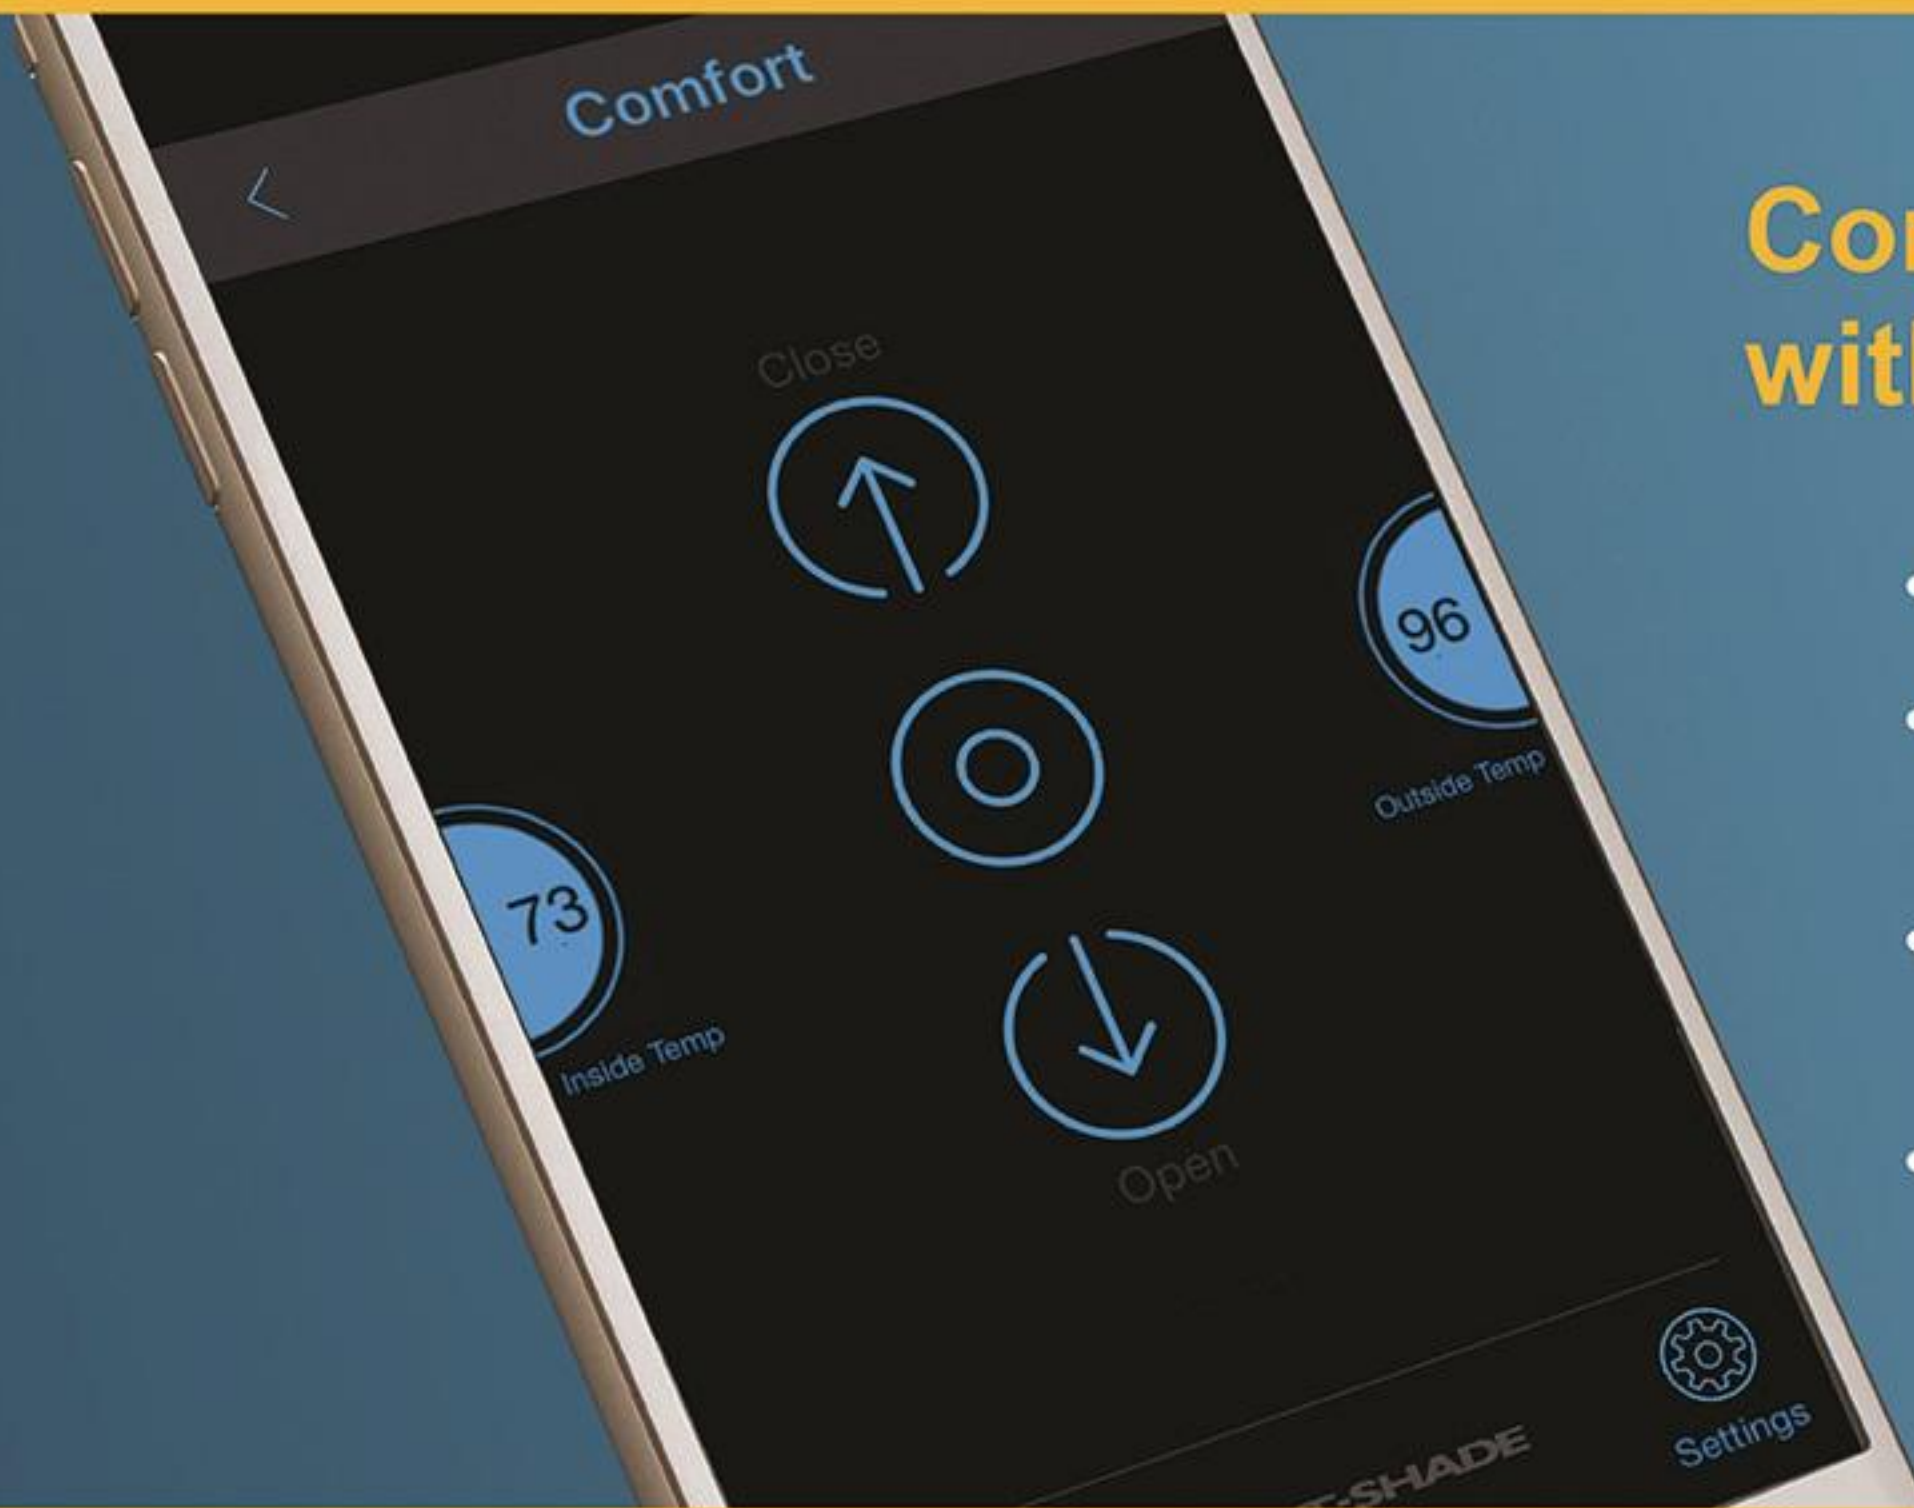

Control Your Shade with Smart Devices

- More Energy Efficient
- Operate Single or Multiple Shades Simultaneously
- Both Indoor and Outdoor Temperatures are Displayed
- Monitor Remote Battery levels

Create Custom Zones

- ZONE - location or area where Shades are located (upstairs or downstairs)
- Utilize your phone or iPad's GPS to establish zone location

Optional Smart-Shade Hub available

- Operate your Shades from from Anywhere around the World
- Compatible with Voice Control devices